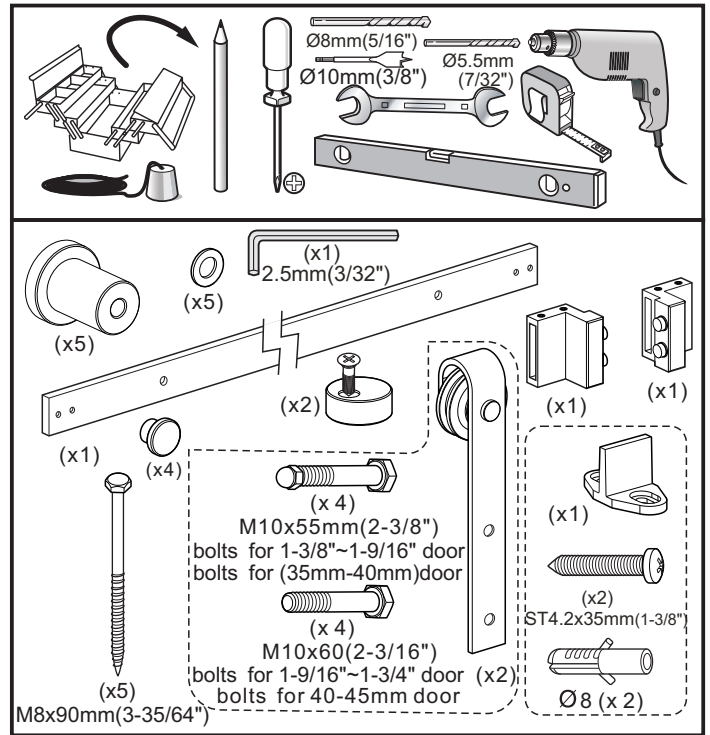

Installation Manual

To obtain the maximum weight capacity, all rail mounting fasteners must be mounted directly into solid wood. Do NOT install directly onto a drywall surface. A solid wood header is recommended as shown in instruction box 2.