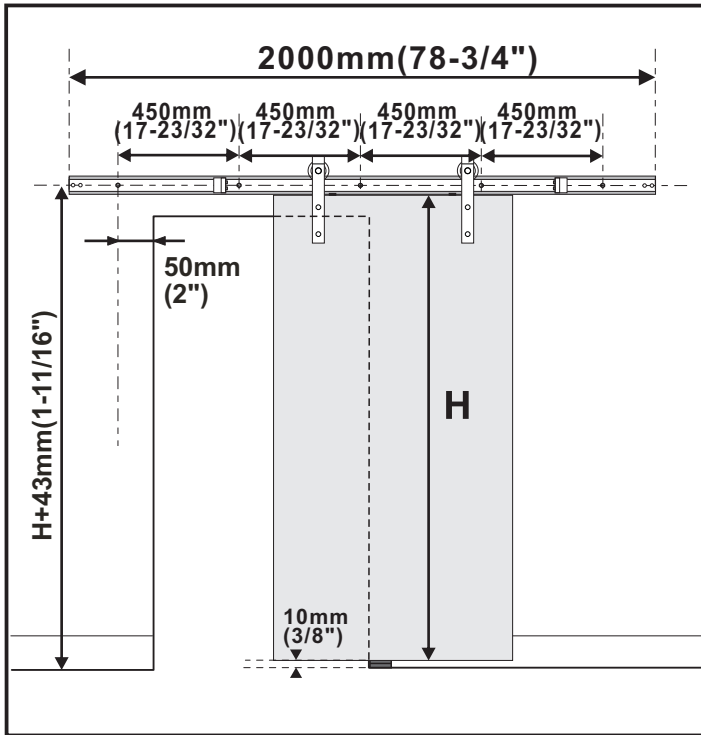

Installation Manual

To obtain the maximum weight capacity, all rail mounting fasteners must be mounted directly into solid wood. Do NOT install directly onto a drywall surface. A solid wood header is recommended as shown in instruction box 2.